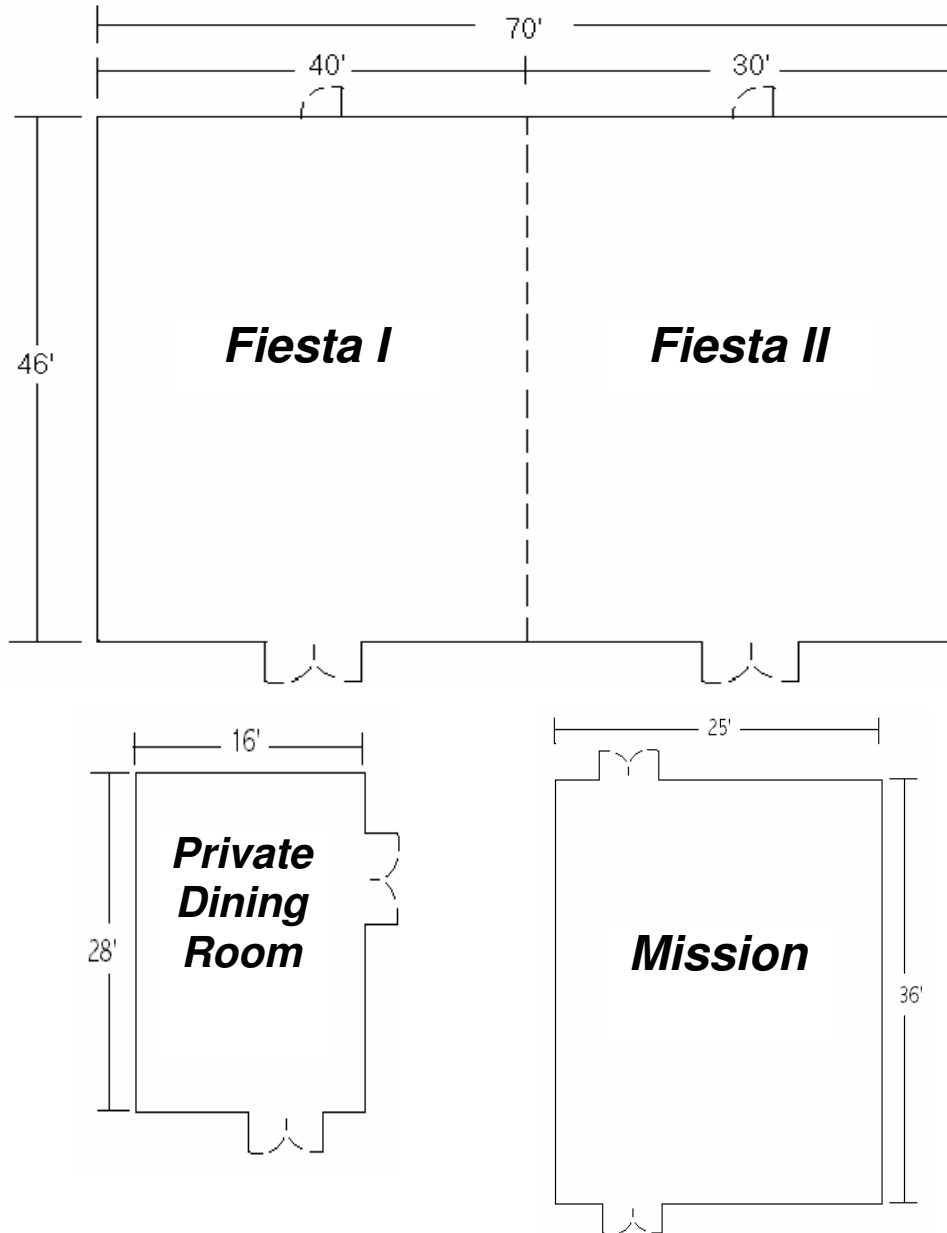

# Meeting Space

ROOM	CAPACITIES					ROOM DIMENSIONS	SQUARE FOOTAGE
	BANQUET	RECEPTION	CONFERENCE	CLASSROOM	THEATRE		
FIESTA I (A)	104	200	50	65	140	40' X 46'	1,840
FIESTA II (B)	100	130	40	60	110	30' X 46'	1,380
A/B	200	350	70	140	225	70' X 46'	3,220
MISSION ROOM	50	75	25	35	60	25' X 36'	900
PRIVATE DINING ROOM	16	40	12	12	25	16' X 28'	448